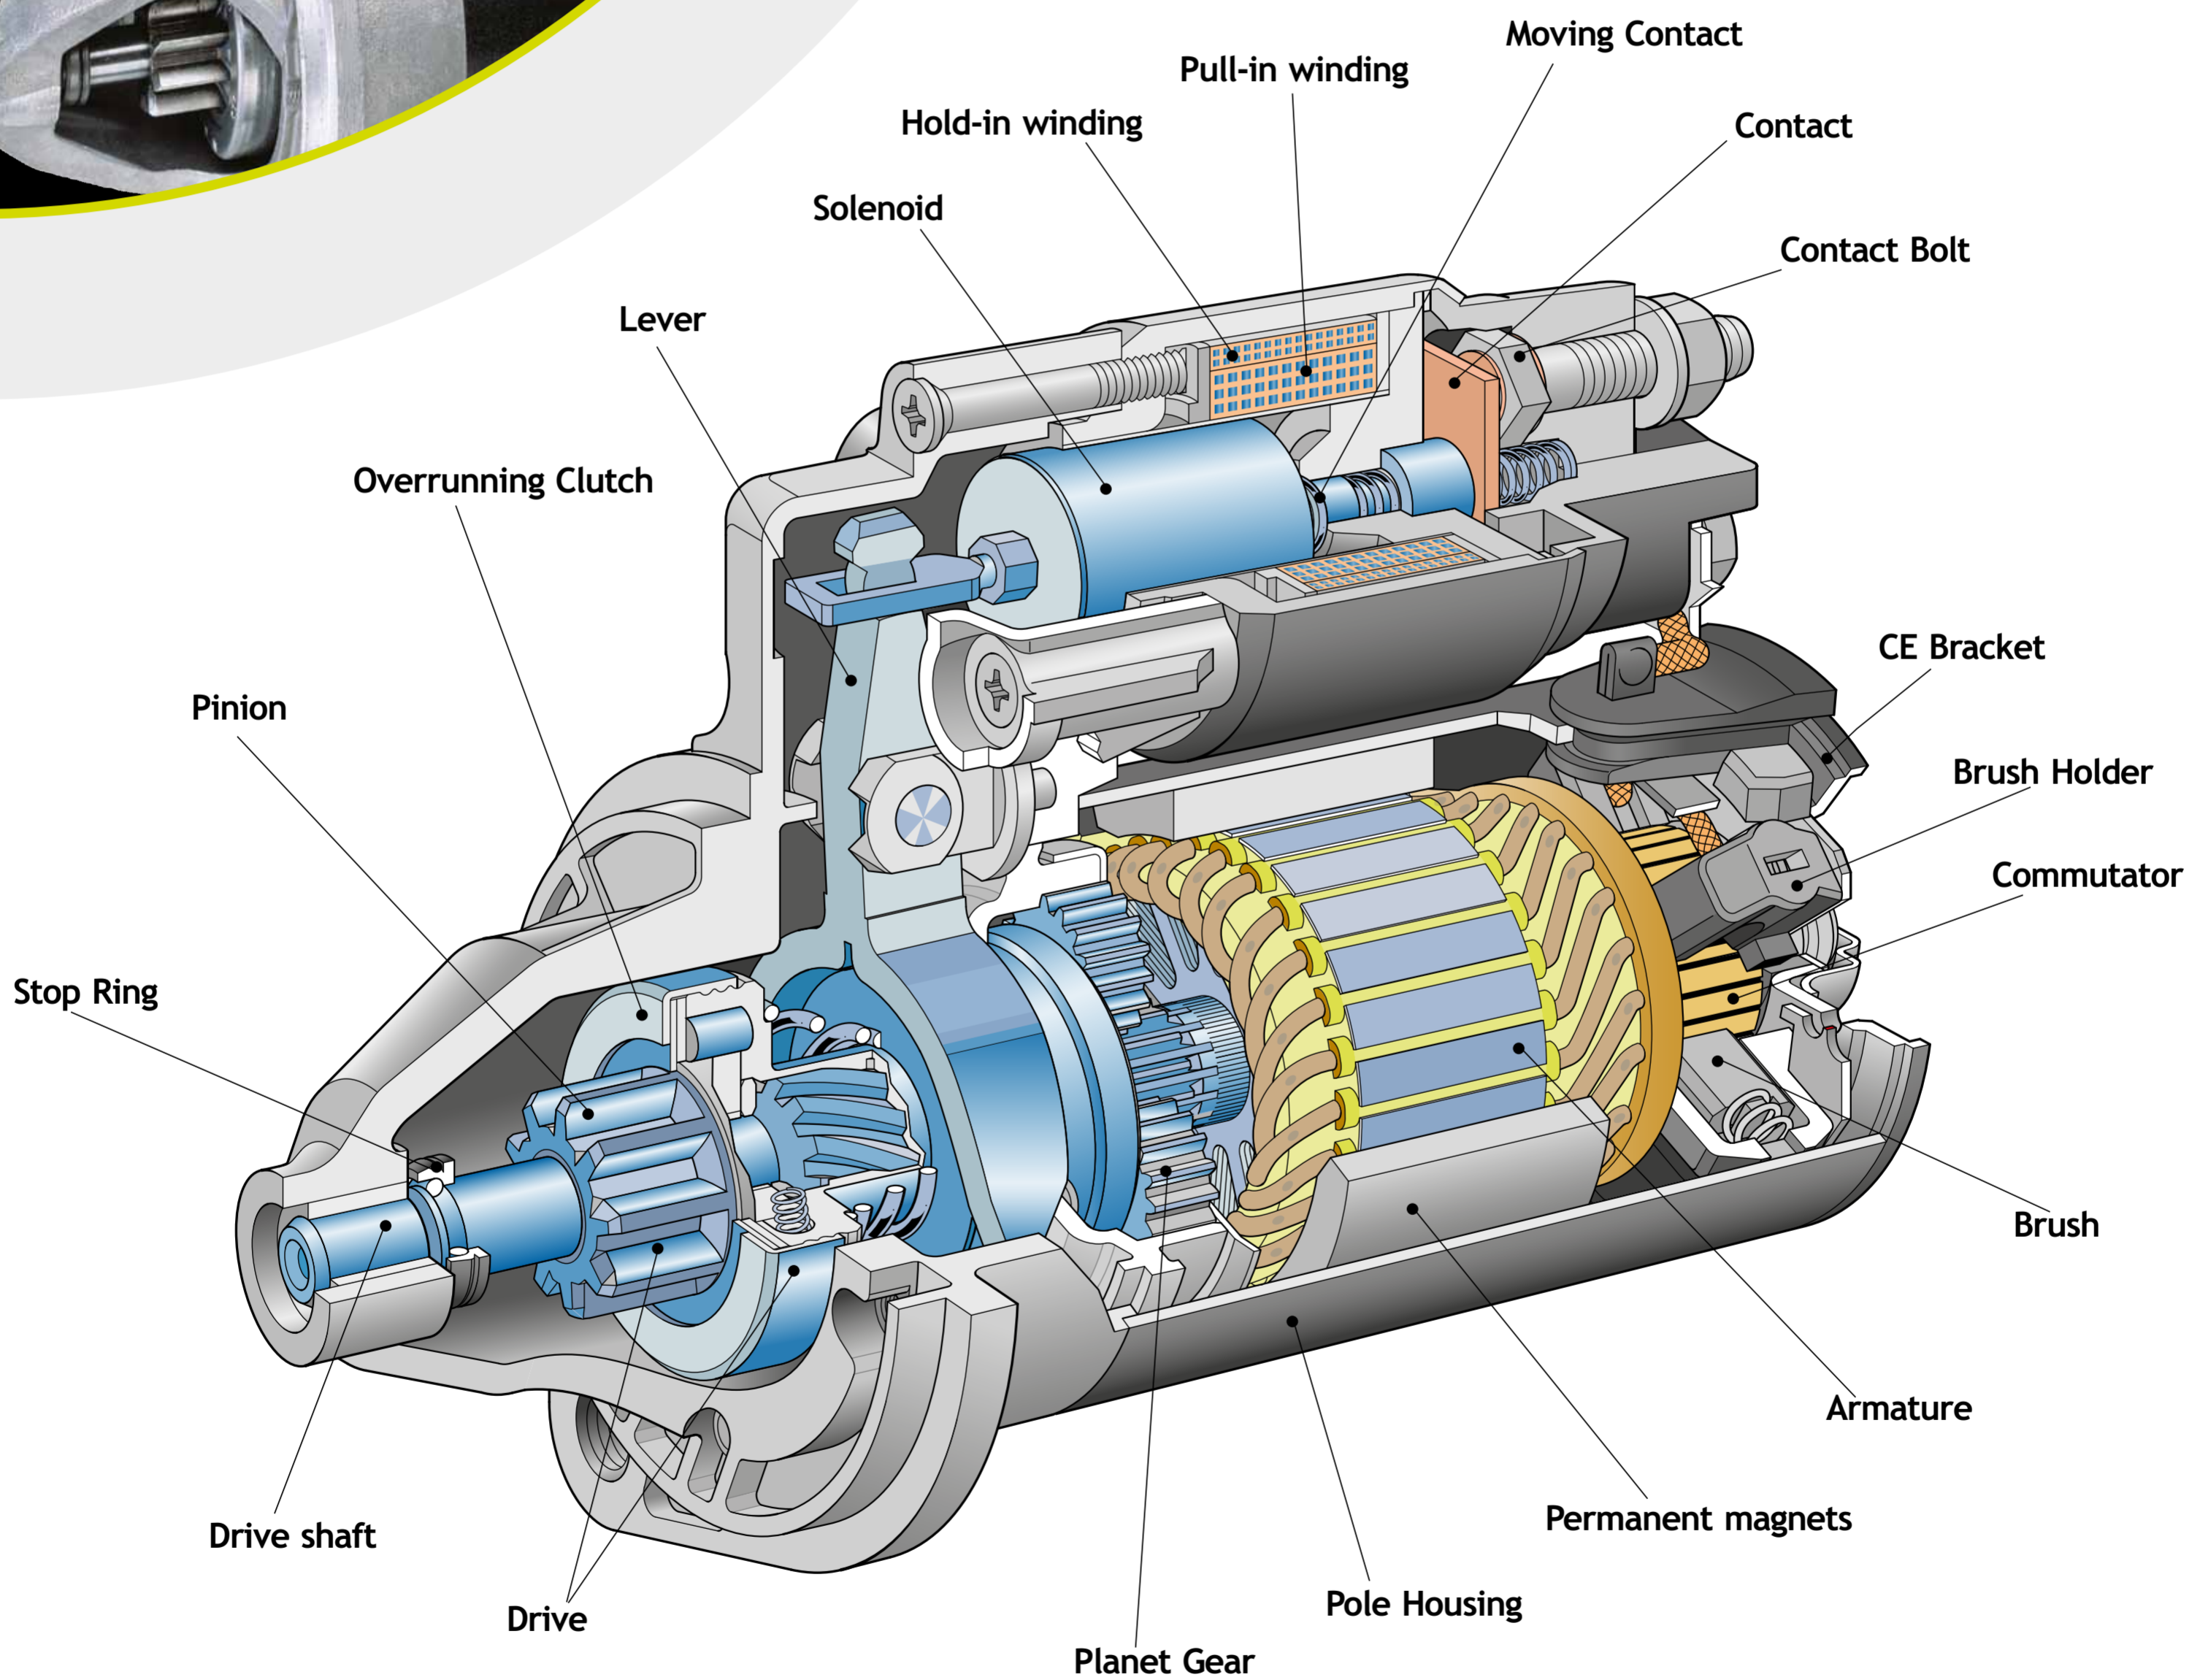

Our Spare Parts for Starters - All You Need

Holger Christiansen A/S
A Bosch Group Company
For Denmark tel. 0045 76 14 33 22
sales.dk@hc-cargo.com
For International Tel. 0045 76 14 33 00
hc-cargo@hc-cargo.com